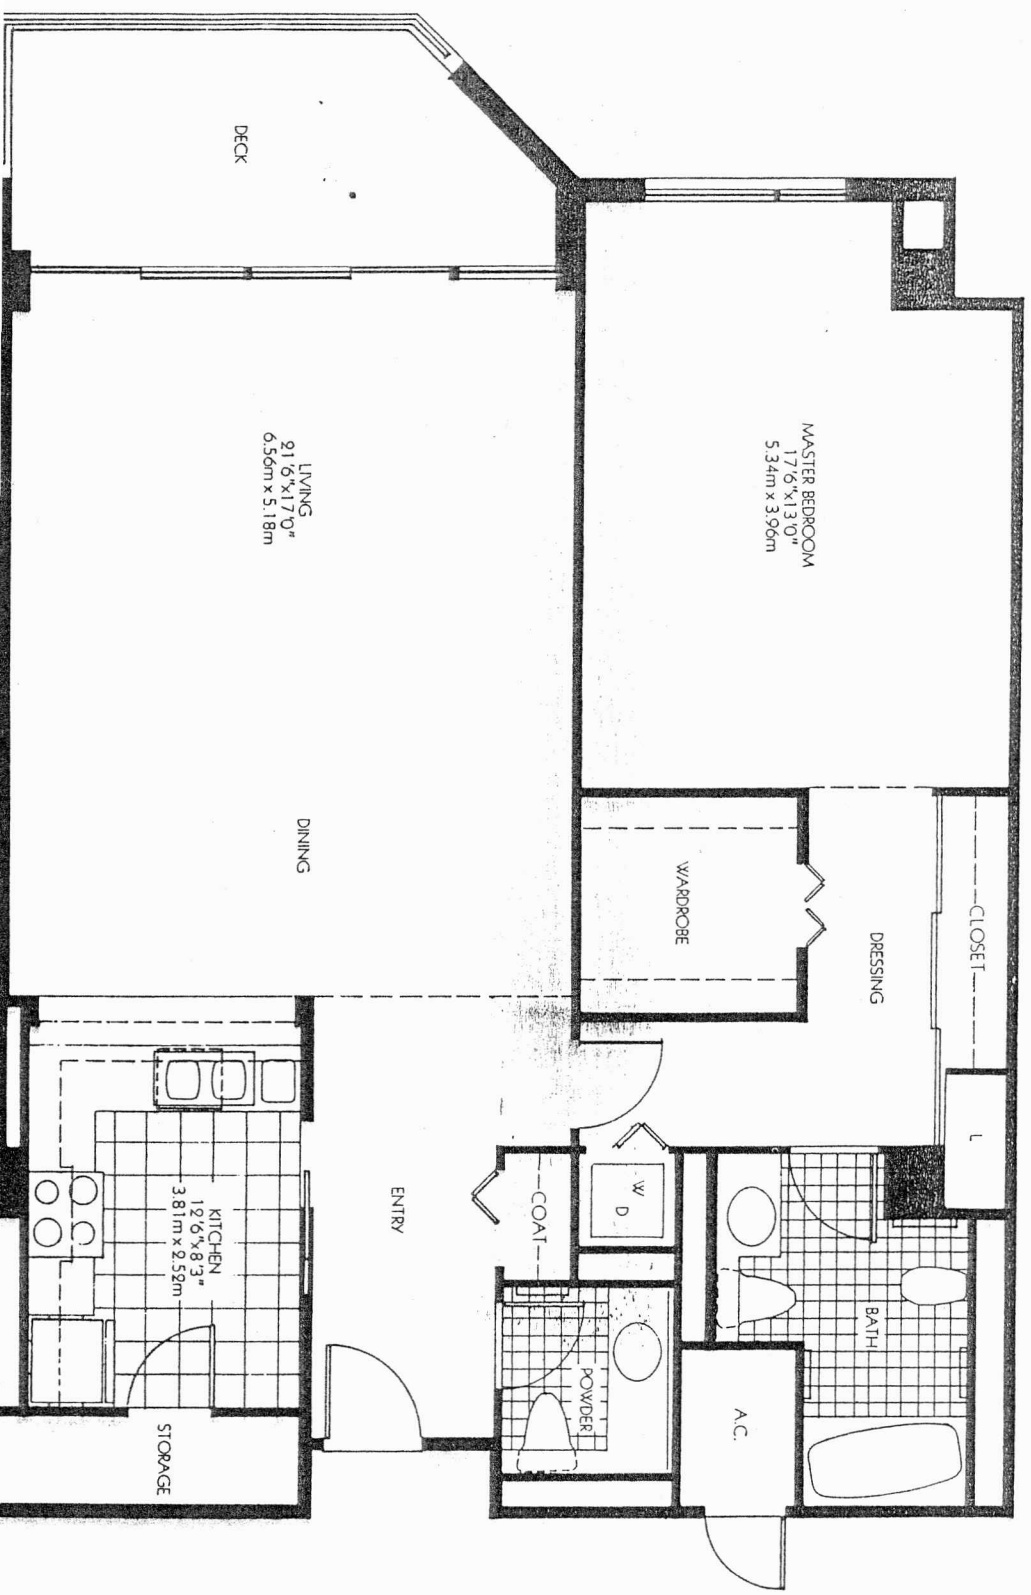

1 BEDROOM / 1-1/2 BATH
1173 Sq. Ft. 108.97 Sq. Meters
Deck Area 120 Sq. Ft. 11.14 Sq. Meters

MASTER BEDROOM
17'6" x 13'0"
5.34m x 3.96m

LIVING
21'6" x 17'0"
6.56m x 5.18m

KITCHEN
12'6" x 8'3"
3.81m x 2.55m

DECK

DINING

ENTRY

COAT

WARDROBE

CLOSET

BATH

A.C.