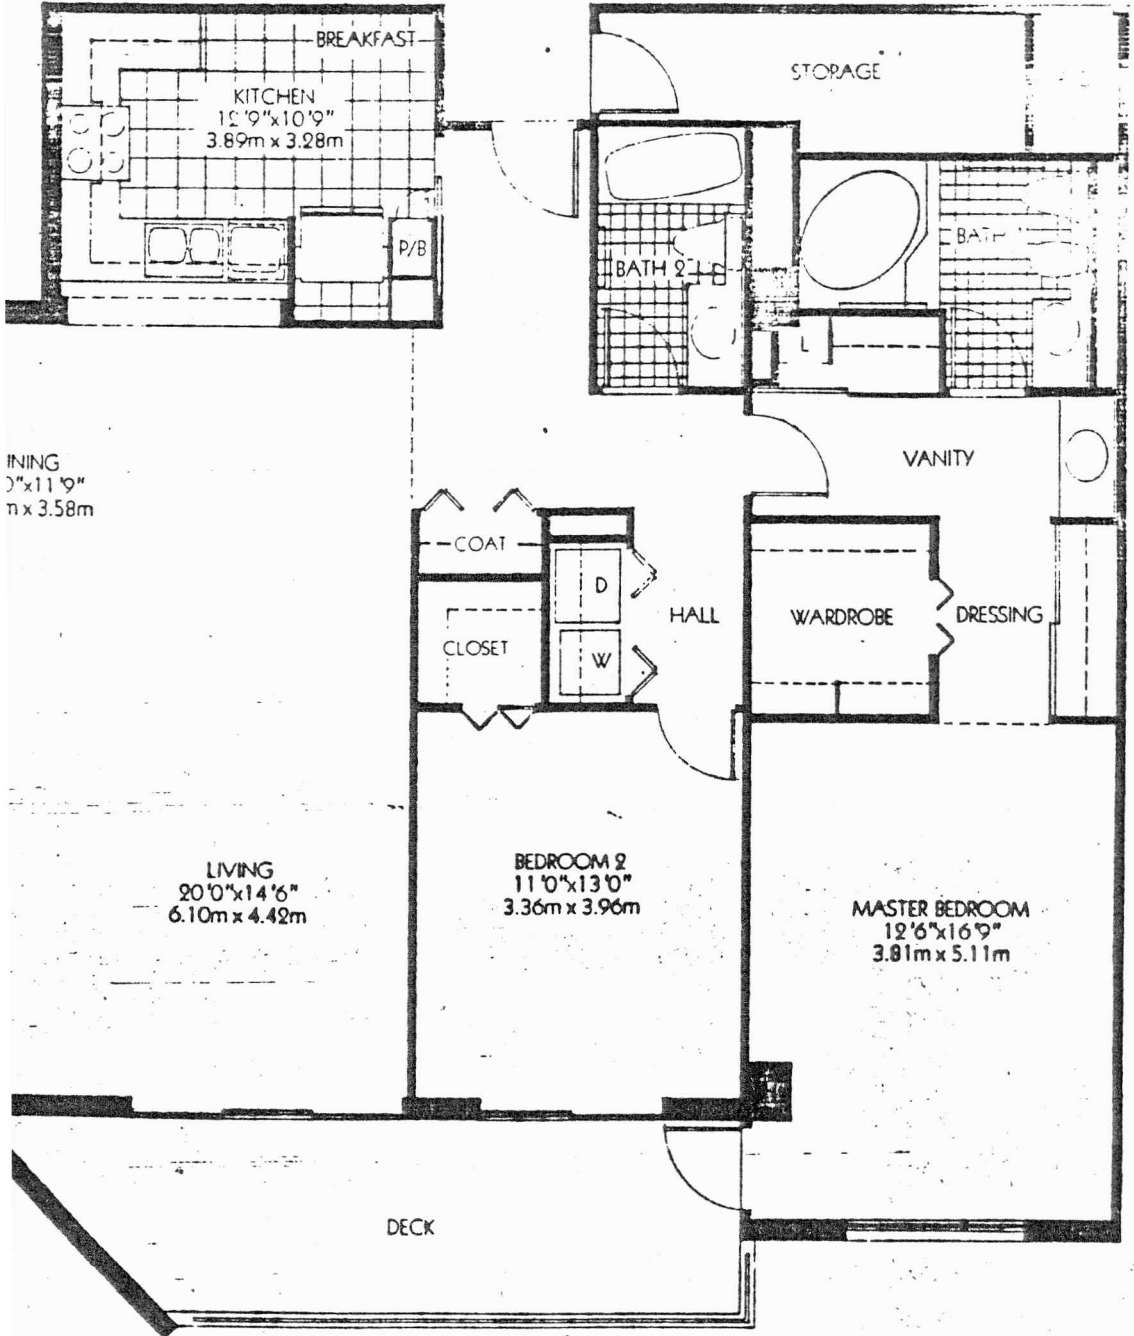

**PLAN B3**  
**2 BEDROOM/2 BATH**  
 1 654 Sq. Ft. 153.66 Sq. Meters  
 Deck Area 167 Sq. Ft. 15.51 Sq. Meters

**KEY COLONY**  
 KEY BISCAIYNE