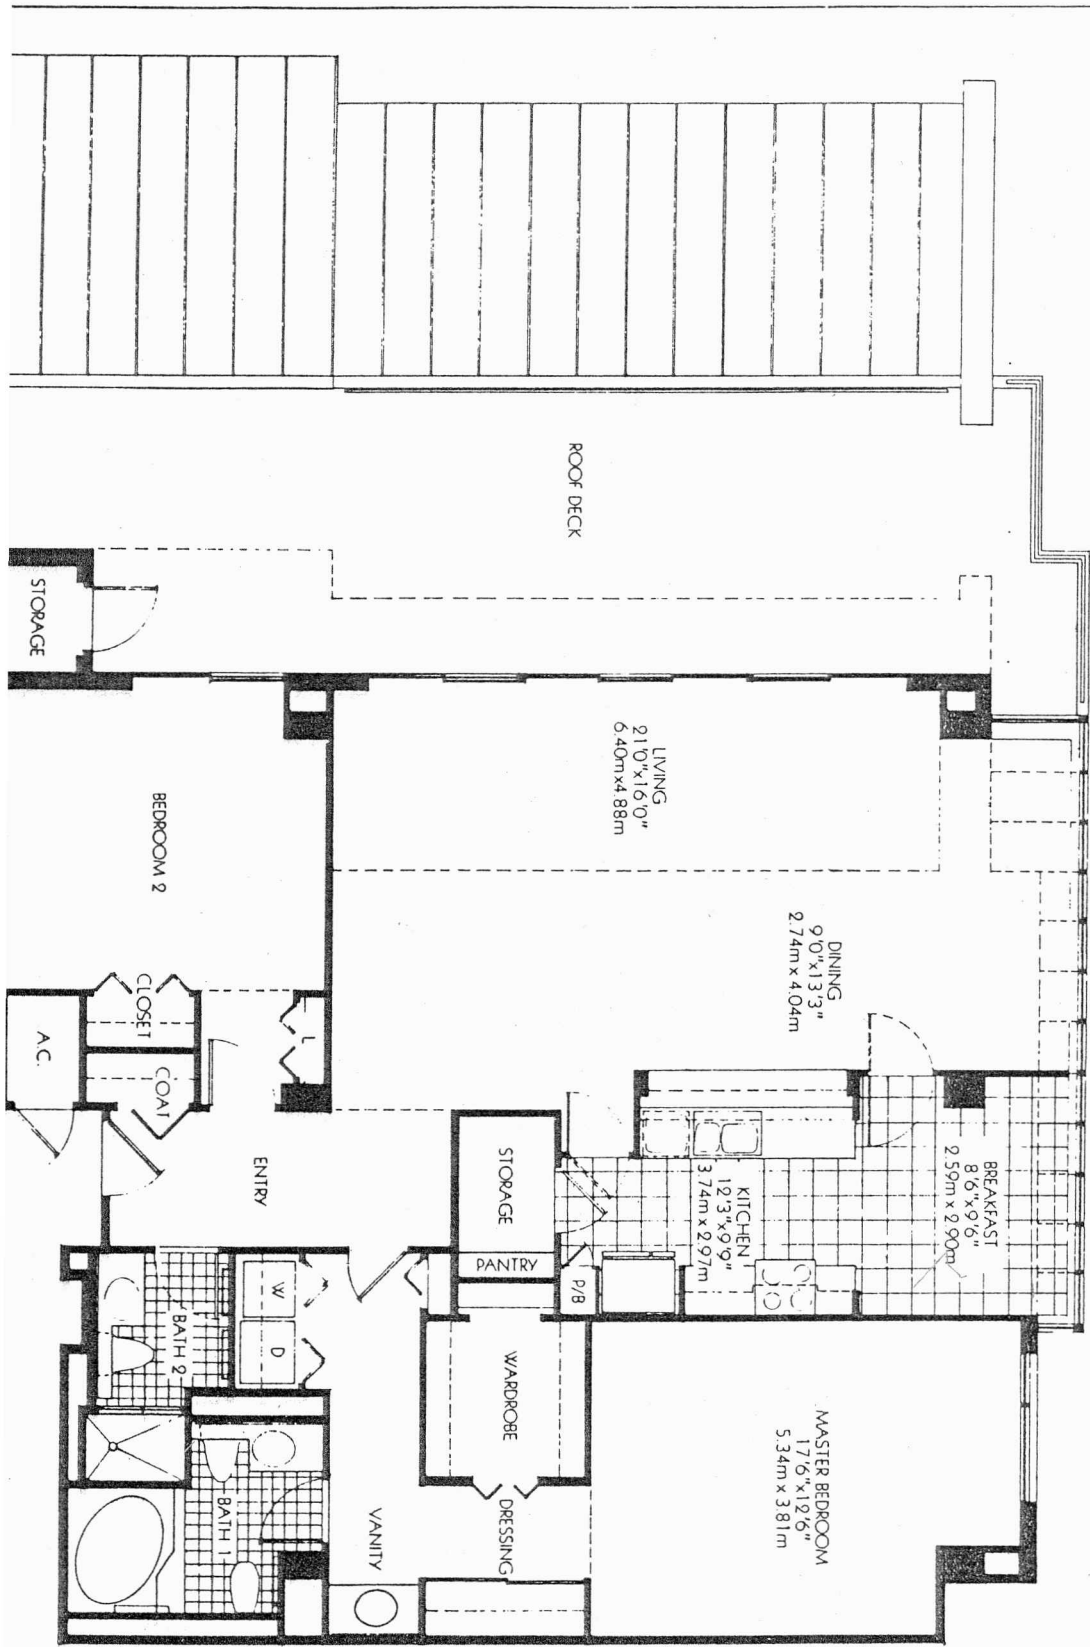

Deck Area 318 Sq. Ft. 48.12 Sq. Meters

MASTER BEDROOM
17'6" x 12'6"
5.34m x 3.81m

LIVING
21'0" x 16'0"
6.40m x 4.88m

DINING
9'0" x 13'3"
2.74m x 4.04m

BREAKFAST
8'6" x 9'6"
2.59m x 2.90m

KITCHEN
12'3" x 9'9"
3.74m x 2.97m

BEDROOM 2
12'0" x 11'0"
3.66m x 3.35m

ROOF DECK

STORAGE

CLOSET

COAT

A.C.

ENTRY

STORAGE

PANTRY

P/B

WARDROBE

DRESSING

VANITY

BATH 2

BATH 1

W